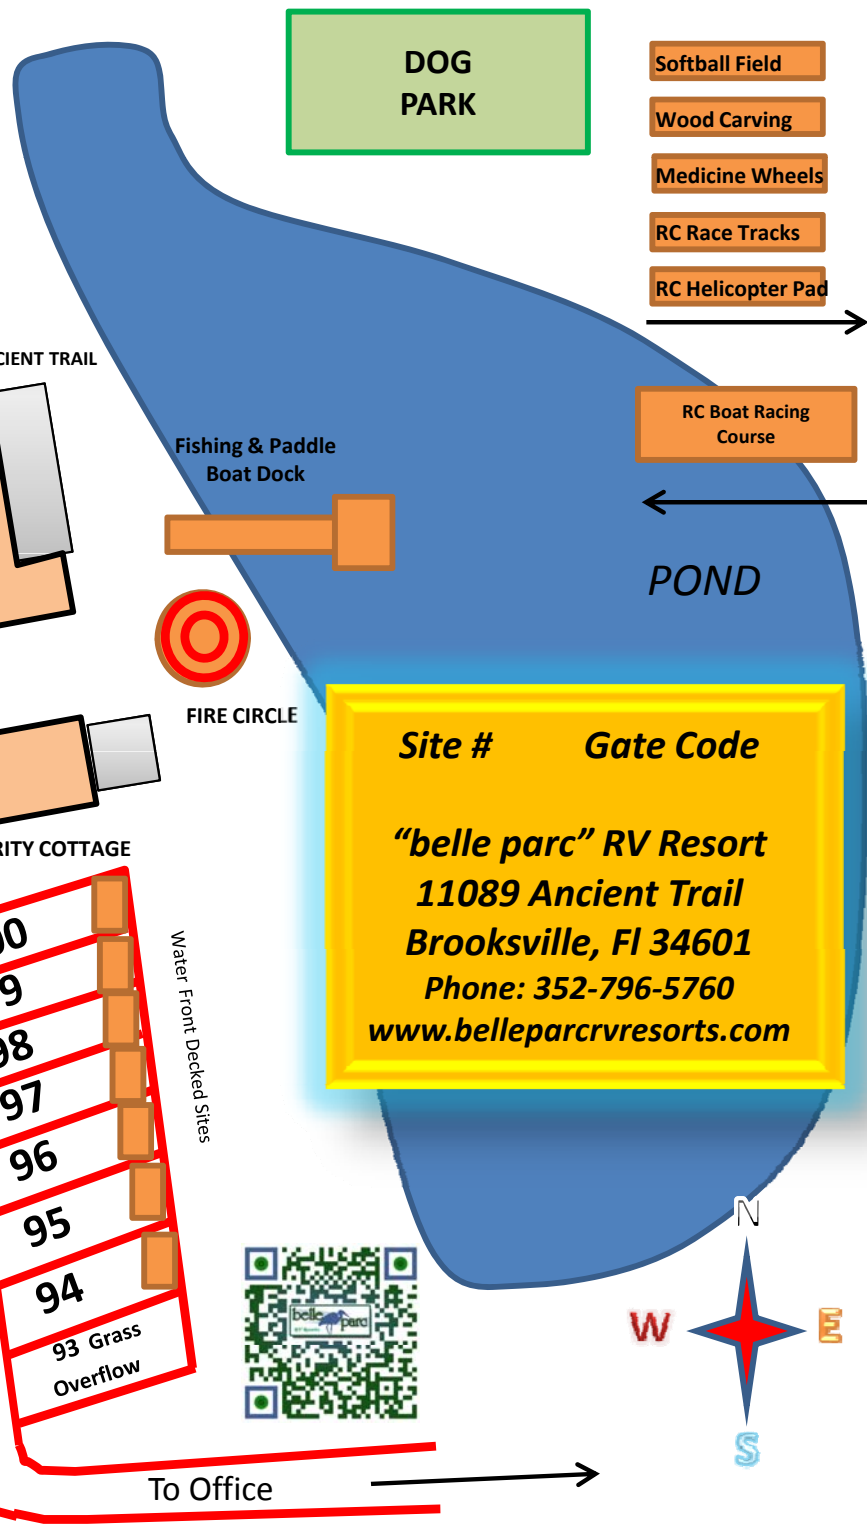

Park Model Cottages in the Woods

Park Model Cottages in the Woods

Water Front Decked Site

Site #	Gate Code
"belle parc" RV Resort 11089 Ancient Trail Brooksville, FL 34601 Phone: 352-796-5760 www.belleparcvresorts.com	

To Office