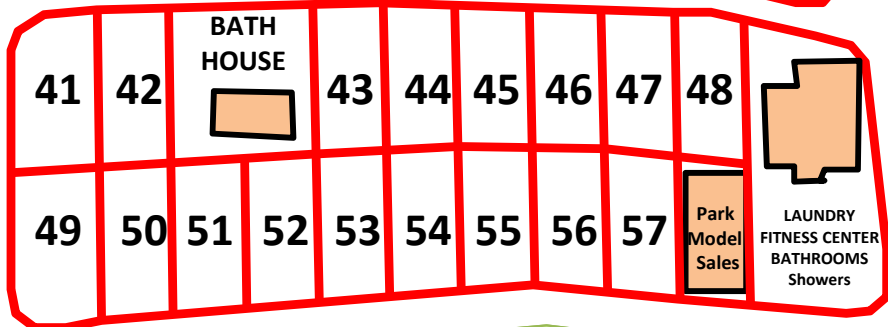

Park Model Cottages in the Woods

Park Model Cottages in the Woods

Water Front Decked Site

Site #	Gate Code
"belle parc" RV Resort 11089 Ancient Trail Brooksville, FL 34601 Phone: 352-796-5760 www.belleparcvresorts.com	