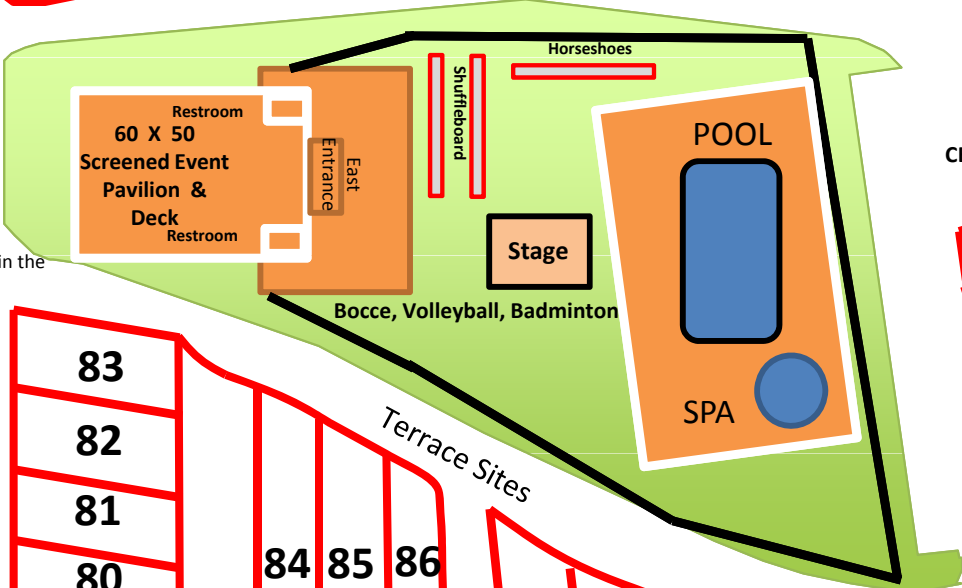

Park Model Cottages in the Woods

Park Model Cottages in the Woods

Water Front Decked Site

Site #	Gate Code
"belle parc" RV Resort 11089 Ancient Trail Brooksville, FL 34601 Phone: 352-796-5760 www.belleparcvresorts.com	

To Office